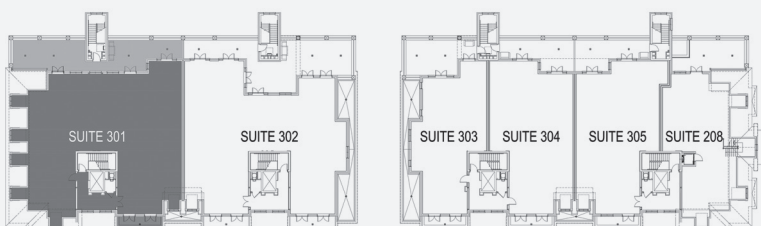

# THE MCDERMOTT

4,190 SF | 4 BR + Den | 4.5 Bathrooms | 940 SF Terrace

## PENTHOUSE LEVEL

Dimensions, specifications, layouts and materials are approximate only and are subject to change without notice. E.&O.E. Tile patterns may vary. Actual usable floor space may vary from stated floor area. Balcony and/or Terrace area is approximate and not included in net suite area. Bulkheads required for mechanical purposes have not been indicated. Furniture, built-ins and accessories are not included and are shown only as display. November 2018.