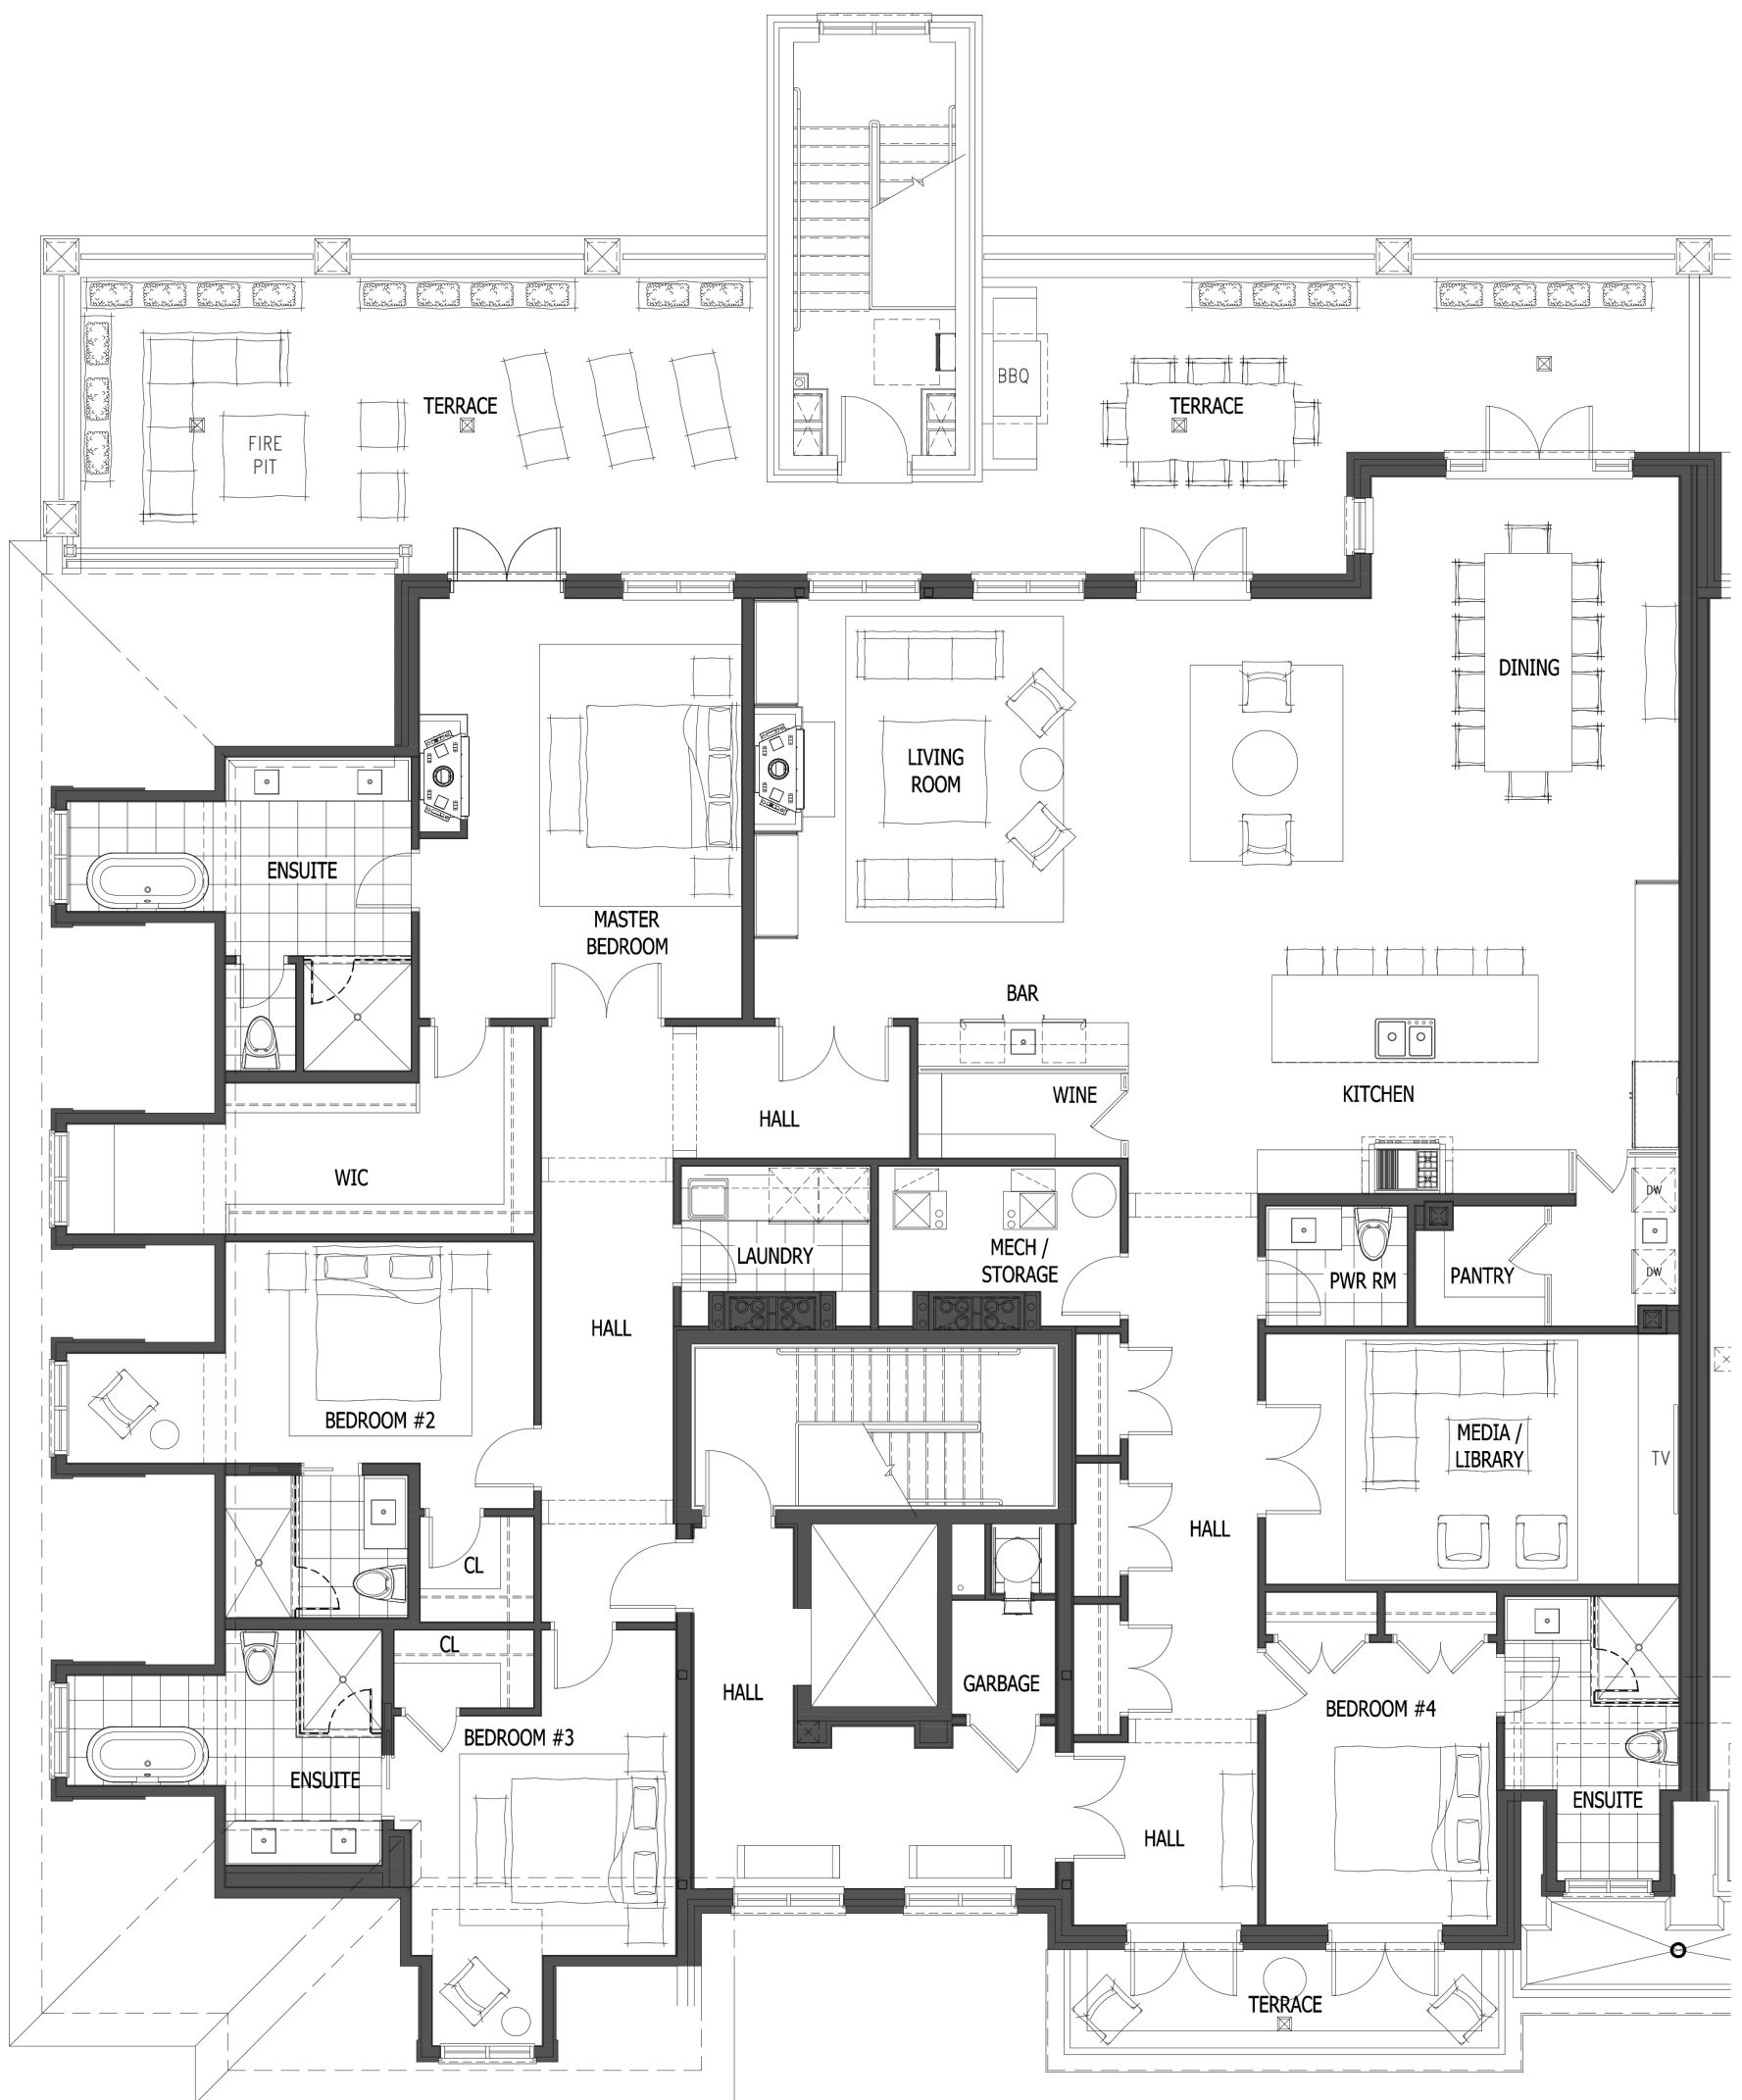

# THE MCDERMOTT

4,190 SF | 4 BR + Den | 4.5 Bathrooms | 940 SF Terrace

## PENTHOUSE LEVEL

Dimensions, specifications, layouts and materials are approximate only and are subject to change without notice. E.&O.E. Tile patterns may vary. Actual usable floor space may vary from stated floor area. Balcony and/or Terrace area is approximate and not included in net suite area. Bulkheads required for mechanical purposes have not been indicated. Furniture, built-ins and accessories are not included and are shown only as display. November 2018.