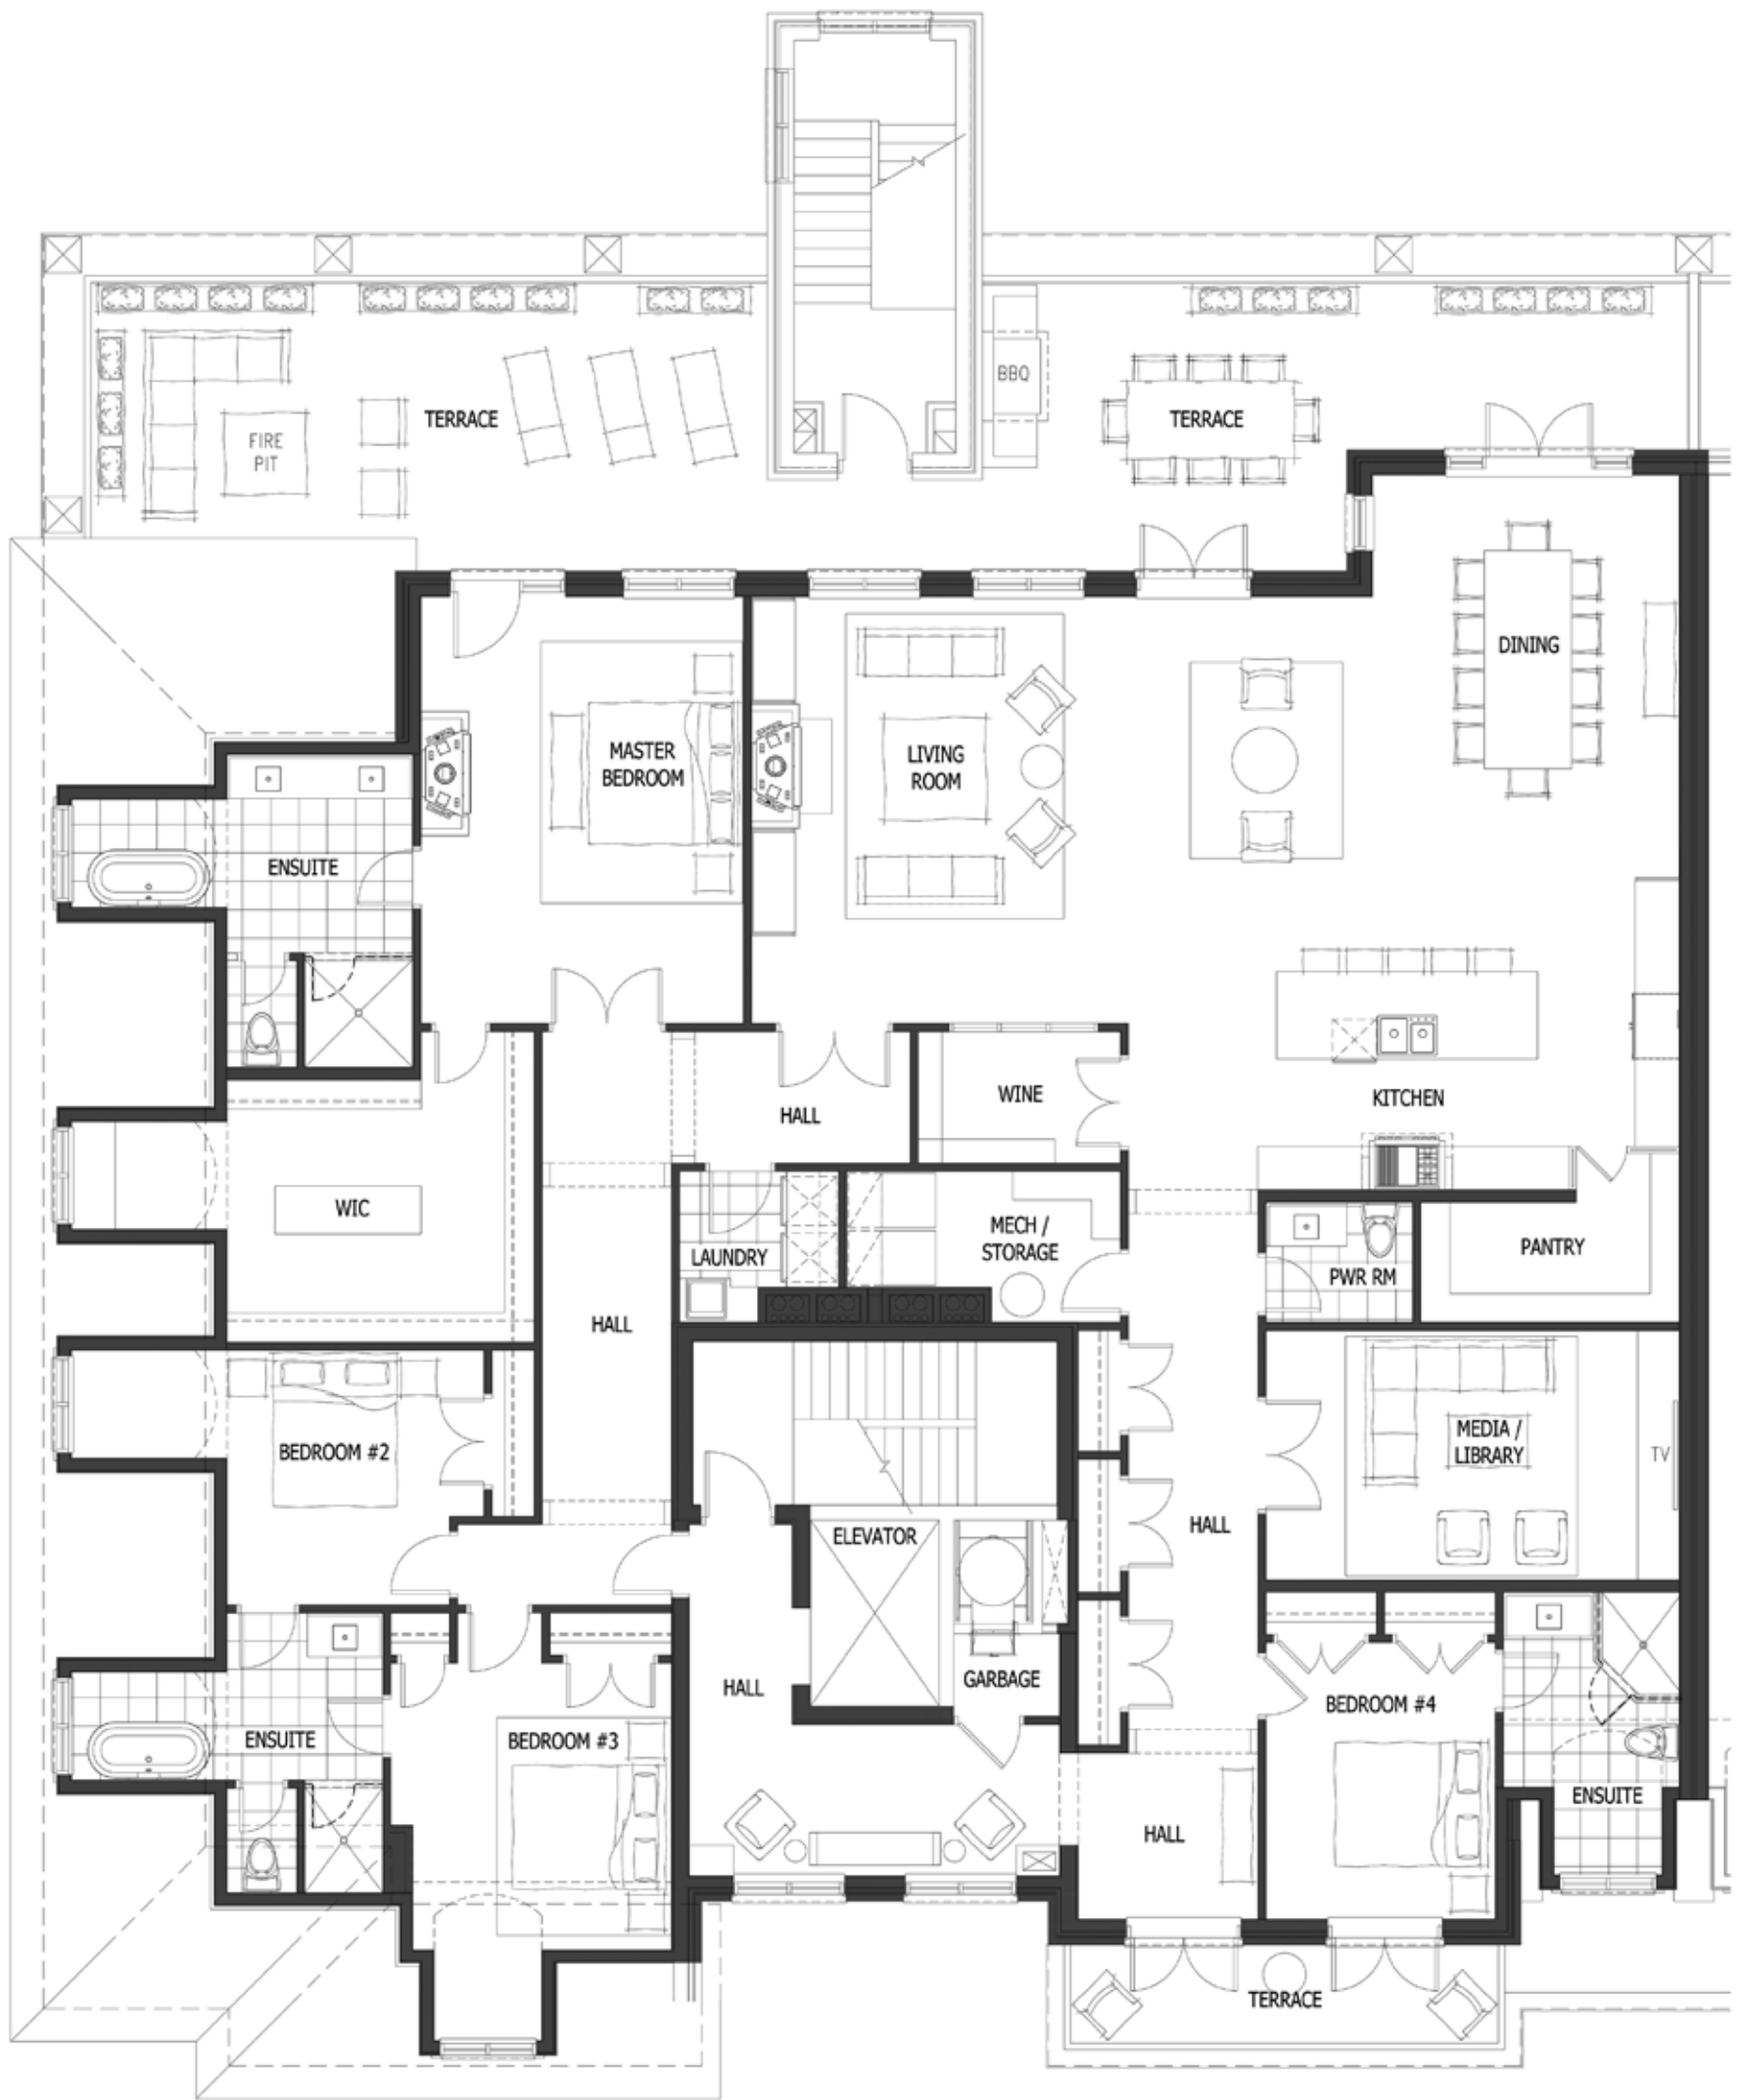

THE MCDERMOTT

4,190 SF | 4BR + den | 3.5 bathrooms | 940 SF terrace

PENTHOUSE LEVEL

Dimensions, specifications, layouts and materials are approximate only and are subject to change without notice. E.&O.E. Tile patterns may vary. Actual usable floor space may vary from stated floor area. Balcony and/or Terrace area is approximate and not included in net suite area. Bulkheads required for mechanical purposes have not been indicated. Furniture, built-ins and accessories are not included and are shown only as display. November 2016.